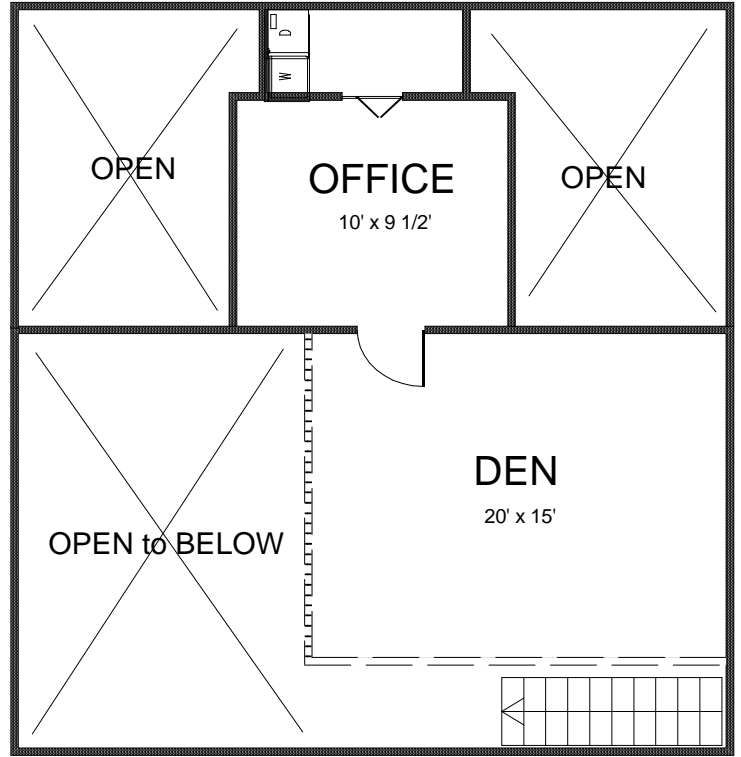

UNITS 202-203 1st Level

2nd Level

2 BEDROOM/2 BATH
 APPROXIMATELY 1525 sq ft

PLANS ARE SUBJECT TO CHANGE PRIOR TO COMPLETION
 ALL SQUARE FOOT TOTALS ARE APPROXIMATE AND DEEMED RELIABLE BUT NOT WARRANTED